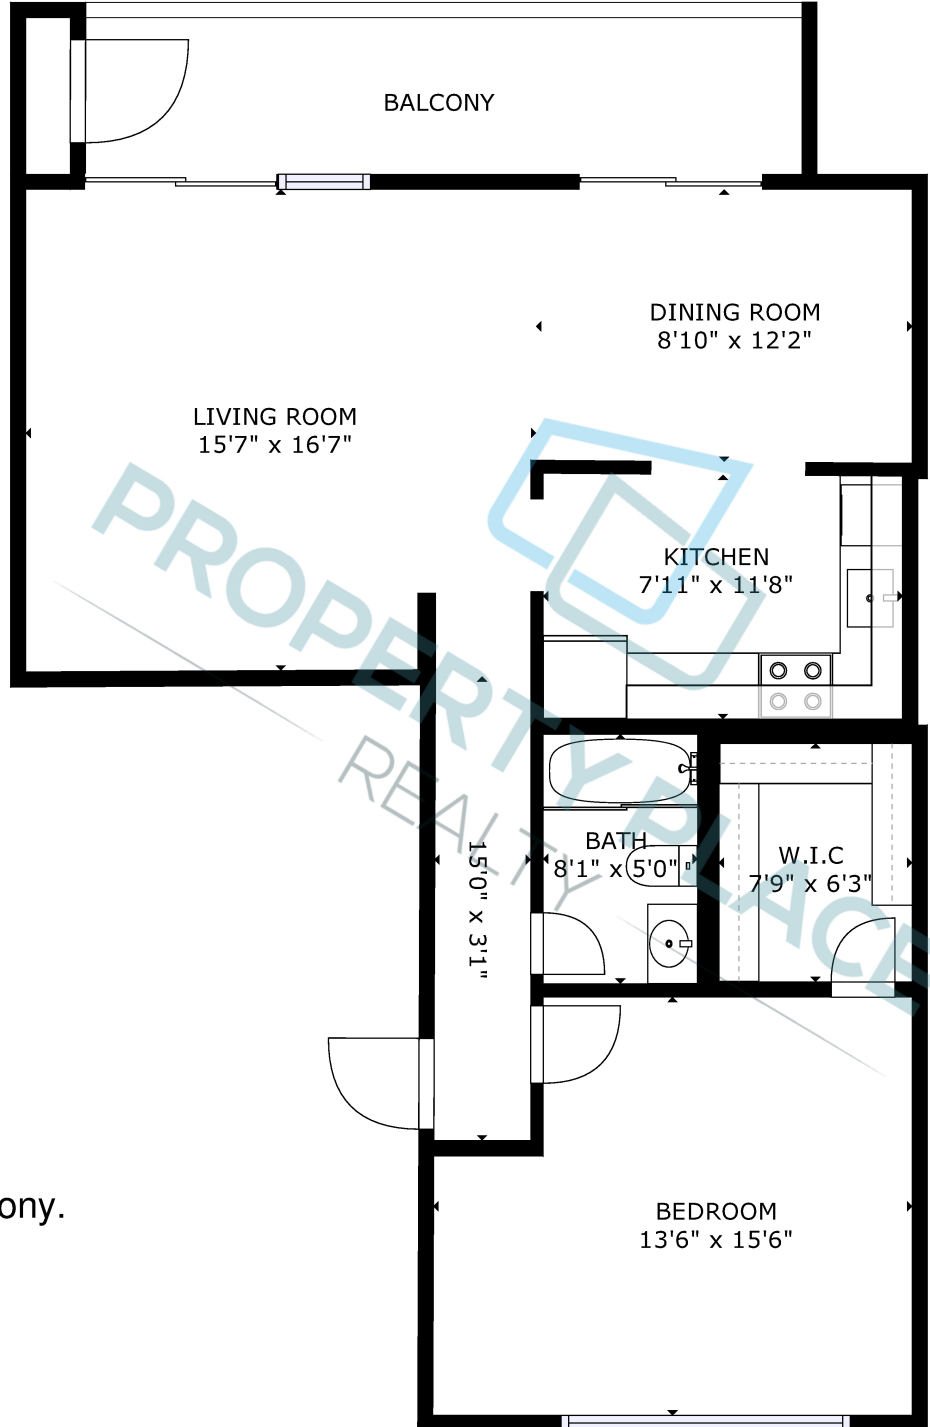

Century Village Boca Raton
1 Bedroom – 1 Bath
Type C – 804 SqFt*
Original Floor Plan

Robert "Bob" Chapin
1650 S Dixie Hwy, Suite 200B
Boca Raton, FL 33432

561-774-3472
bob@PropertyPlaceRealty.com

CenturyVillageBocaRaton.com

Buildings:

Dorset

Fanshaw

Mansfield

Preston

Suffolk

*Square Footage does NOT include Sunroom/Porch/Balcony.