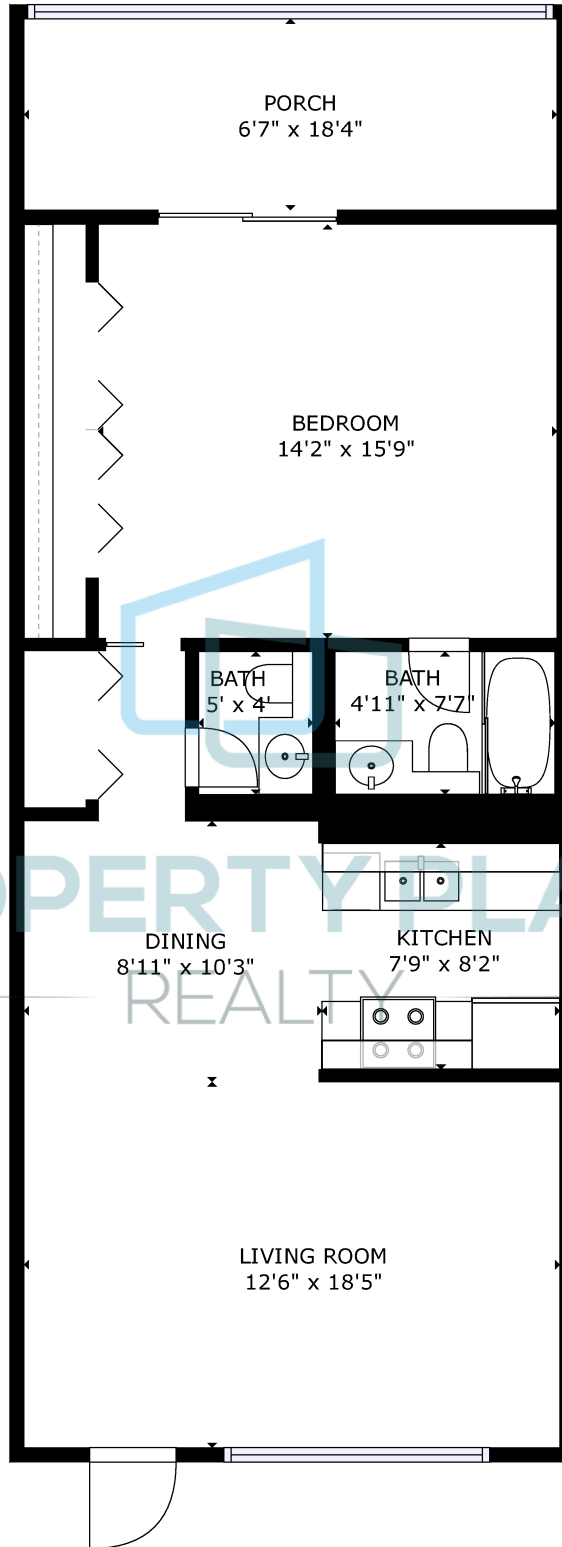

Century Village Boca Raton  
1 Bedroom – 1.5 Bath  
Type X – 752 SqFt\*  
Original Floor Plan

Robert "Bob" Chapin  
1650 S Dixie Hwy, Suite 200B  
Boca Raton, FL 33432

561-774-3472  
bob@PropertyPlaceRealty.com

\*Square Footage does NOT include Sunroom/Porch/Balcony.